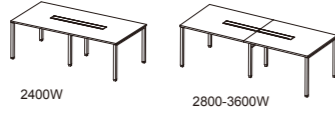

Conference Table

- F1P□-MT2412 2400W x 1200D x 745H/mm
- F1P□-MT2812 2800W x 1200D x 745H/mm
- F1P□-MT3012 3000W x 1200D x 745H/mm
- F1P□-MT2414 2400W x 1400D x 745H/mm
- F1P□-MT3214 3200W x 1400D x 745H/mm
- F1P□-MT3614 3600W x 1400D x 745H/mm
- F1P□-MT3216 3200W x 1600D x 745H/mm
- F1P□-MT3616 3600W x 1600D x 745H/mm