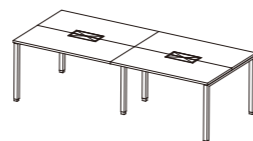

□ = M (MFC) , V (Venner)

Executive Table

- F1P□-D1809L/R 1800W x 900D x 745H/mm
- F1P□-D2009L/R 2000W x 900D x 745H/mm
- F1P□-D2010L/R 2000W x 1000D x 745H/mm
- F1P□-D2210L/R 2200W x 1000D x 745H/mm

Executive Return Table

- F1P□-SD0605L/R 600W x 500D x 745H/mm
- F1P□-SD0705L/R 700W x 500D x 745H/mm
- F1P□-SD0805L/R 800W x 500D x 745H/mm
- F1P□-SD0905L/R 900W x 500D x 745H/mm
- F1P□-SD1005L/R 1000W x 500D x 745H/mm
- F1P□-SD1105L/R 1100W x 500D x 745H/mm
- F1P□-SD1205L/R 1200W x 500D x 745H/mm
- F1P□-SD0606L/R 600W x 600D x 745H/mm
- F1P□-SD0706L/R 700W x 600D x 745H/mm
- F1P□-SD0806L/R 800W x 600D x 745H/mm
- F1P□-SD0906L/R 900W x 600D x 745H/mm
- F1P□-SD1006L/R 1000W x 600D x 745H/mm
- F1P□-SD1106L/R 1100W x 600D x 745H/mm
- F1P□-SD1206L/R 1200W x 600D x 745H/mm

Single Main Unit

- F1P-SMU1206 1200W x 600D x 745H/mm
- F1P-SMU1406 1400W x 600D x 745H/mm
- F1P-SMU1506 1500W x 600D x 745H/mm
- F1P-SMU1207 1200W x 700D x 745H/mm
- F1P-SMU1407 1400W x 700D x 745H/mm
- F1P-SMU1507 1500W x 700D x 745H/mm
- F1P-SMU1507 1600W x 700D x 745H/mm
- F1P-SMU1608 1600W x 800D x 745H/mm
- F1P-SMU1808 1800W x 800D x 745H/mm

Fixed Desk Metal Panel

- SW-LG-FMP05 500W x 325H/mm
- SW-LG-FMP06 600W x 325H/mm
- SW-LG-FMP10 1000W x 325H/mm
- SW-LG-FMP13 1300W x 325H/mm
- SW-LG-FMP14 1400W x 325H/mm
- SW-LG-FMP15 1500W x 325H/mm
- SW-LG-FMP17 1700W x 325H/mm
- SW-LG-FMP19 1900W x 325H/mm

Fixed Desk Frosted Glass Panel

- LG-FPP06 595W x 5T x 330H/mm
- LG-FPP07 695W x 5T x 330H/mm
- LG-FPP10 995W x 5T x 330H/mm
- LG-FPP12 1195W x 5T x 330H/mm
- LG-FPP14 1395W x 5T x 330H/mm
- LG-FPP15 1495W x 5T x 330H/mm
- LG-FPP16 1595W x 5T x 330H/mm
- LG-FPP18 1795W x 5T x 330H/mm
- LG-FPP19 1895W x 5T x 330H/mm

Fixed Desk Rectangular Shape Panel

Single Face (with single face tackable)